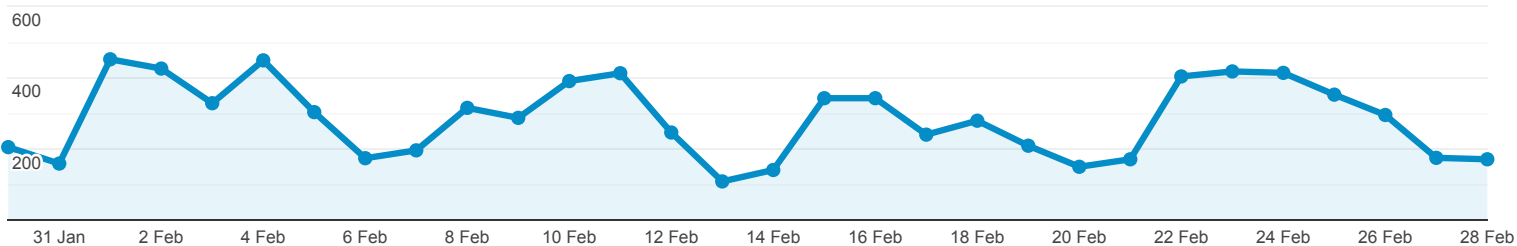

F0 monthly Overview

All Users
100.00% Page Views

30 Jan 2021 - 28 Feb 2021

Overview

Page Views

Page Views

8,548

Unique Page Views

6,450

Avg. Time on Page

00:01:17

Bounce Rate

58.50%

% Exit

41.41%

Page	Page Views	% Page Views
1. /notaries/find-a-notary/	1,470	17.20%
2. /	867	10.14%
3. /special-marriage-licences/	580	6.79%
4. /special-marriage-licences/couples/how-do-i-get-a-licence/	542	6.34%
5. /special-marriage-licences/couples/apply-for-a-special-licence/	397	4.64%
6. /notaries/become-a-notary/overview/	389	4.55%
7. /special-marriage-licences/couples/general-information-about-marriage-in-the-church-of-england/	329	3.85%
8. /special-marriage-licences/clergy/news/	314	3.67%
9. /notaries/	230	2.69%
10. /notaries/news/	201	2.35%